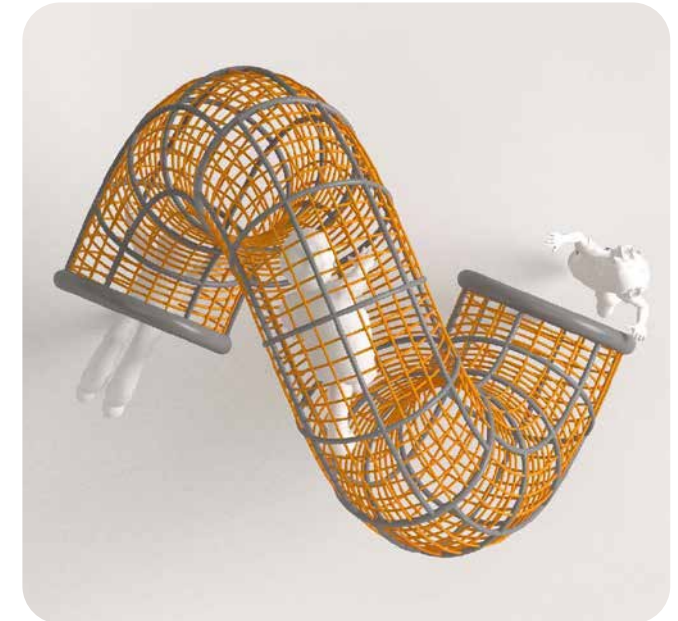

# Loly Climber

**HAGS<sup>®</sup>**  
Inspiring all generations

Designed by  
Carol Alcaide

Loly is a fun and stimulating helioid shaped climbing structure which can be climbed on from the inside or the outside.

The first thought was to create a circular climbing structure with only one entry/access point. However, children could end up blocking the single-entry point leading to the creation of two entry points, which helps with the flow of movement.

## Inspired by a roller coaster

The Loly is inspired by the exhilarating loop of a roller coaster.

It has a sculpturally intriguing look while the very nature of the structure aims to provide thrill, excitement and hours of fun.

## Tubular shape yet “open” design

Developing the concept was key to creating the finished product.

Keeping the design as a tubular structure, yet ‘open’ and safe for children to access.

With the metal rings, the Loly Climber provides more play options as it allows children to climb on the inside as well as the outside. Furthermore, it is a durable, resistant and low maintenance material.