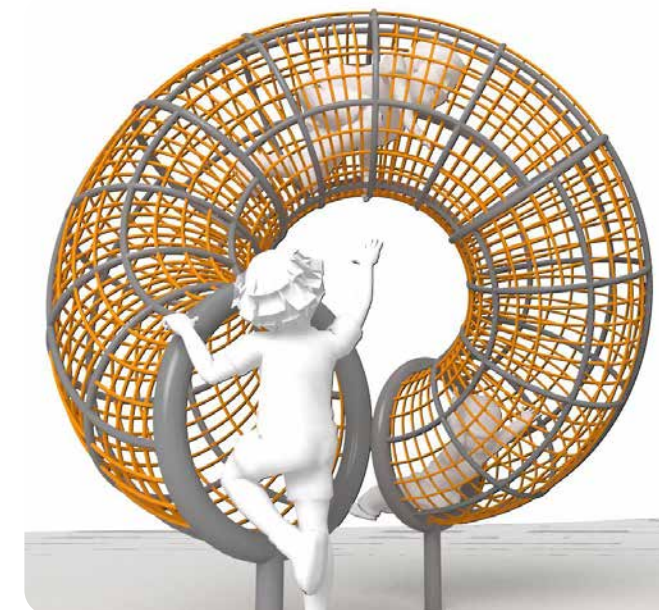

## Inspired by a roller coaster

The Loly is inspired by the exhilarating loop of a roller coaster.

It has a sculpturally intriguing look while the very nature of the structure aims to provide thrill, excitement and hours of fun.

## Why the name “Loly”?

As well as being a popular Spanish name, the idea for naming it “Loly” also came about because of the shape of the structure.

The journey has been exciting for everyone at HAGS. Our expertise and knowledge, has allowed us to create something remarkable from a pencil-drawn idea. This invention can now be enjoyed by children all over the world.

## Tubular shape yet “open” design

Developing the concept was key to creating the finished product.

Keeping the design as a tubular structure, yet ‘open’ and safe for children to access.

With the metal rings, the Loly Climber provides more play options as it allows children to climb on the inside as well as the outside. Furthermore, it is a durable, resistant and low maintenance material.

## Inspired by architecture that attracts children

The design of the Loly Climber immediately attracts attention and interest.

Children will be immediately drawn into this unique climbing structure that offers them exciting challenges for physical and cognitive development through different ways of movement.