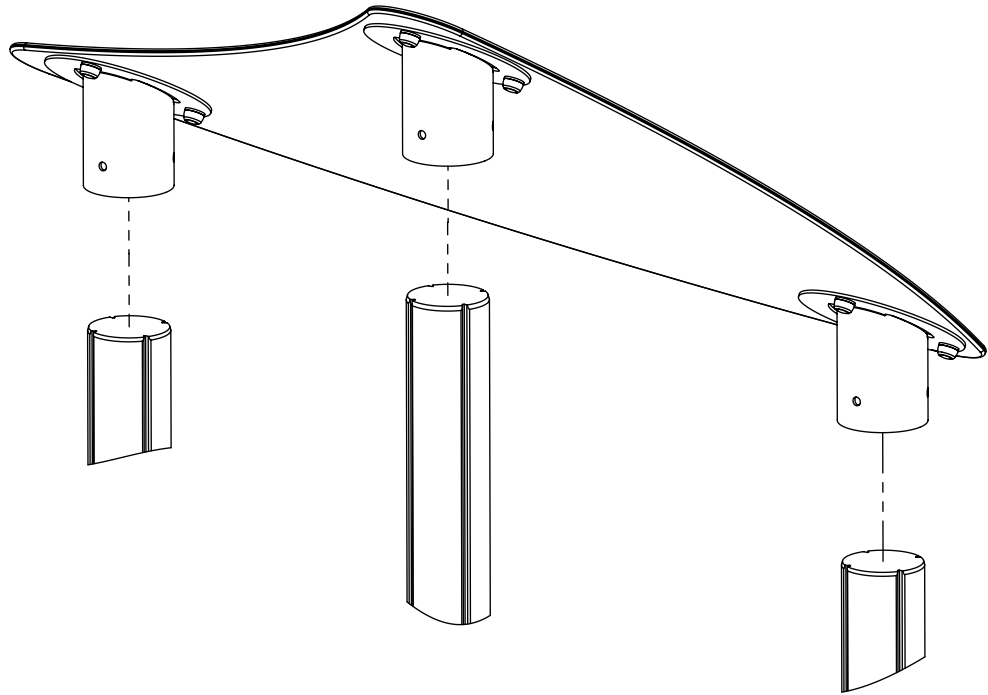

2A

WOODEN
POST

3A

WOODEN
POST