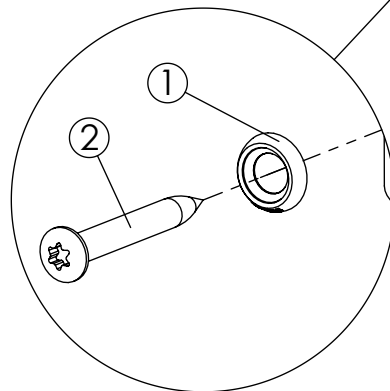

HAGS ANEBY, SWEDEN
+46(0)380-47300
www.hags.com

Sail Roof
MASW38904
1 (3)

2A

WOODEN
POST

3A

WOODEN
POST

HAGS

ANEBY, SWEDEN
+46(0)380-
47300
www.hags.com

Sail Roof
MASW38904
2 (3)

NR.	Description MA	Item Number	Qty
1	8x21,4x4,5 mm	261817	9
2	TKFT 8x60 mm	310510	9

2B

STEEL
POST

3B

STEEL
POST

250

MAX 400 rpm

HAGS

ANEBY, SWEDEN
+46(0)380-
47300
www.hags.com

Sail Roof
MASW38904
3 (3)

NR.	Description MA	Item Number	QTY.
10	Screw, thr-forming M8x25-8.8- (ISO7380)	8008506	9