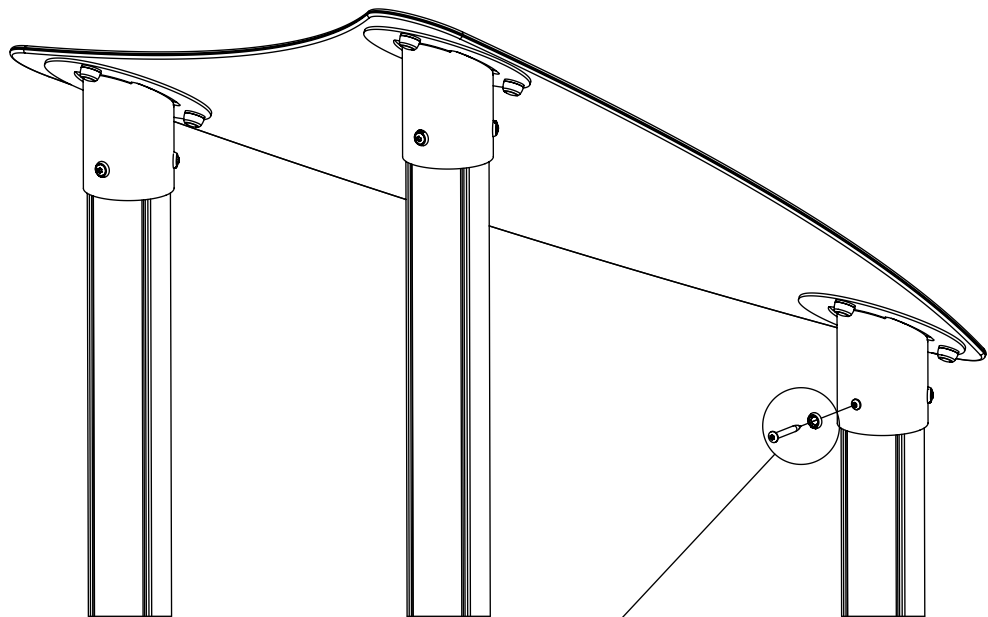

HAGS ANEBY, SWEDEN
+46(0)380-47300
www.hags.com

Sail Roof
MASW38904
1 (3)

2A

WOODEN
POST

3A

WOODEN
POST

HAGS

ANEBY, SWEDEN
+46(0)380-
47300
www.hags.com

Sail Roof
MASW38904
2 (3)

NR.	Description MA	Item Number	Qty
1	8x21,4x4,5 mm	261817	9
2	TKFT 8x60 mm	310510	9

2B

STEEL
POST

3B

STEEL
POST

250

MAX 400 rpm

HAGS

ANEBY, SWEDEN
+46(0)380-
47300
www.hags.com

Sail Roof
MASW38904
3 (3)

NR.	Description MA	Item Number	QTY.
10	Screw, thr-forming M8x25-8.8- (ISO7380)	8008506	9