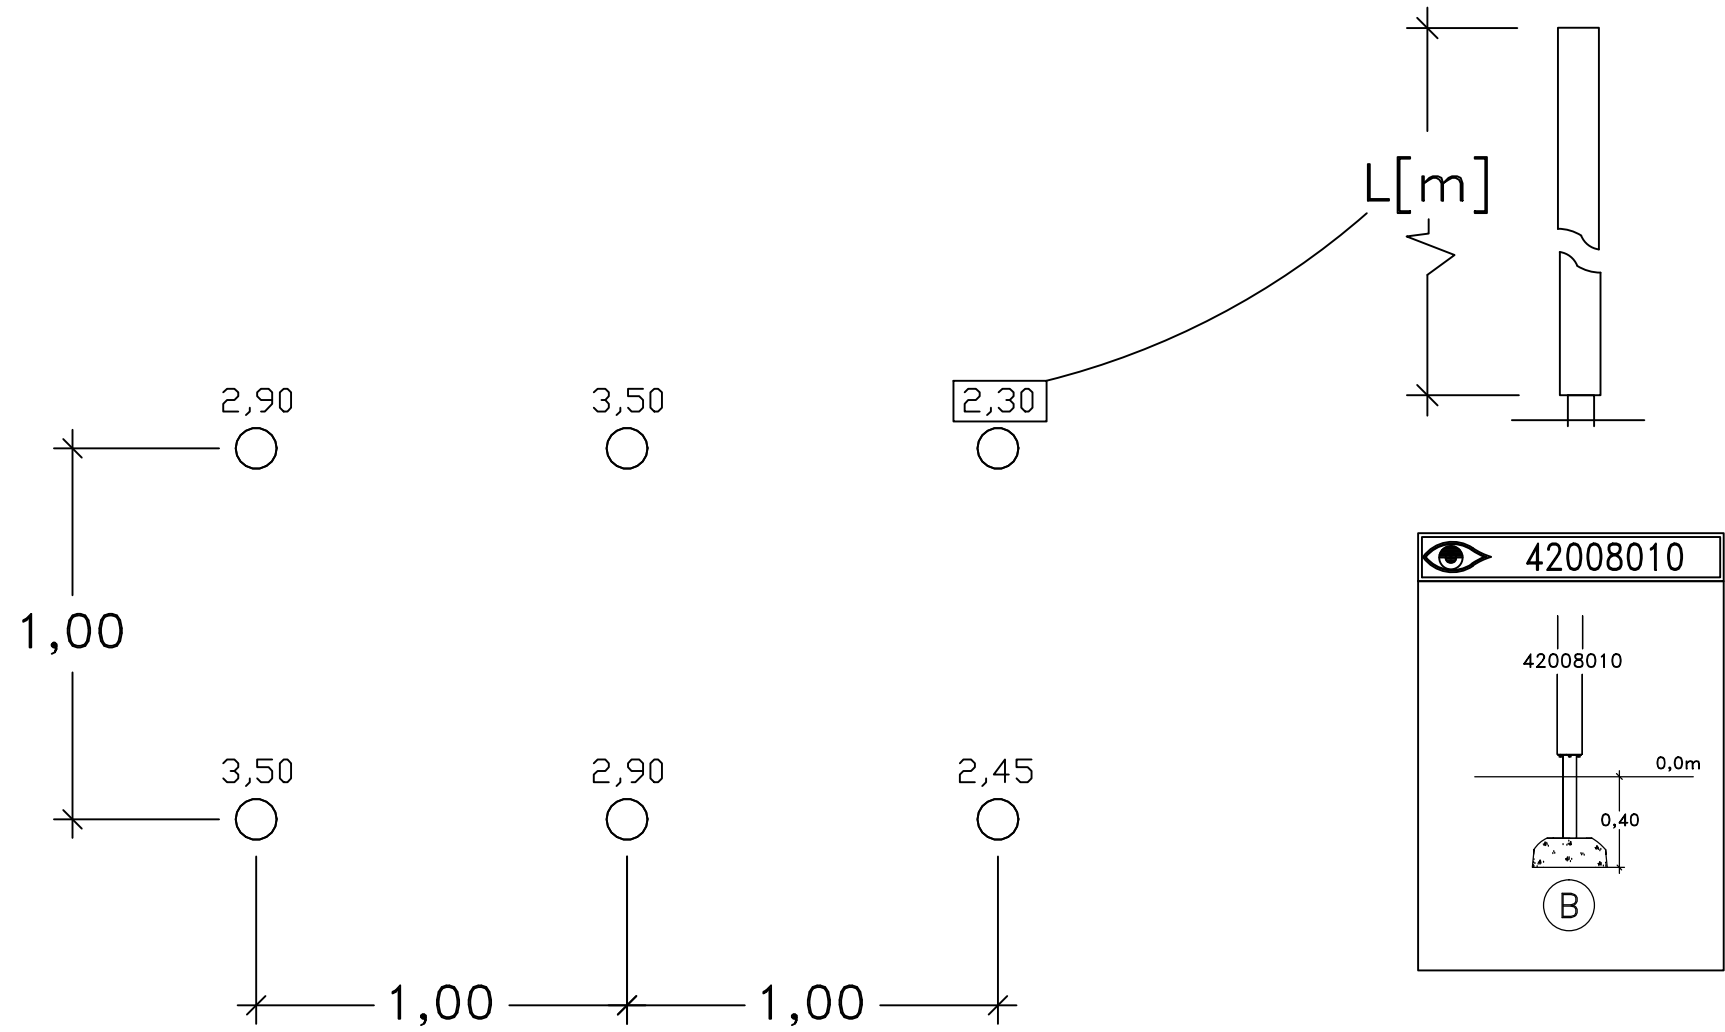

Step by Step UniPlay

UNIPLAY  
Ladona  
MASW65040  
SE 1(3)

**HAGS** ANEBY, SWEDEN  
+46(0)380-47300  
www.hags.com

UniPlay Ladona  
MASW65040  
2/7

LN JN 2018-02-14 0