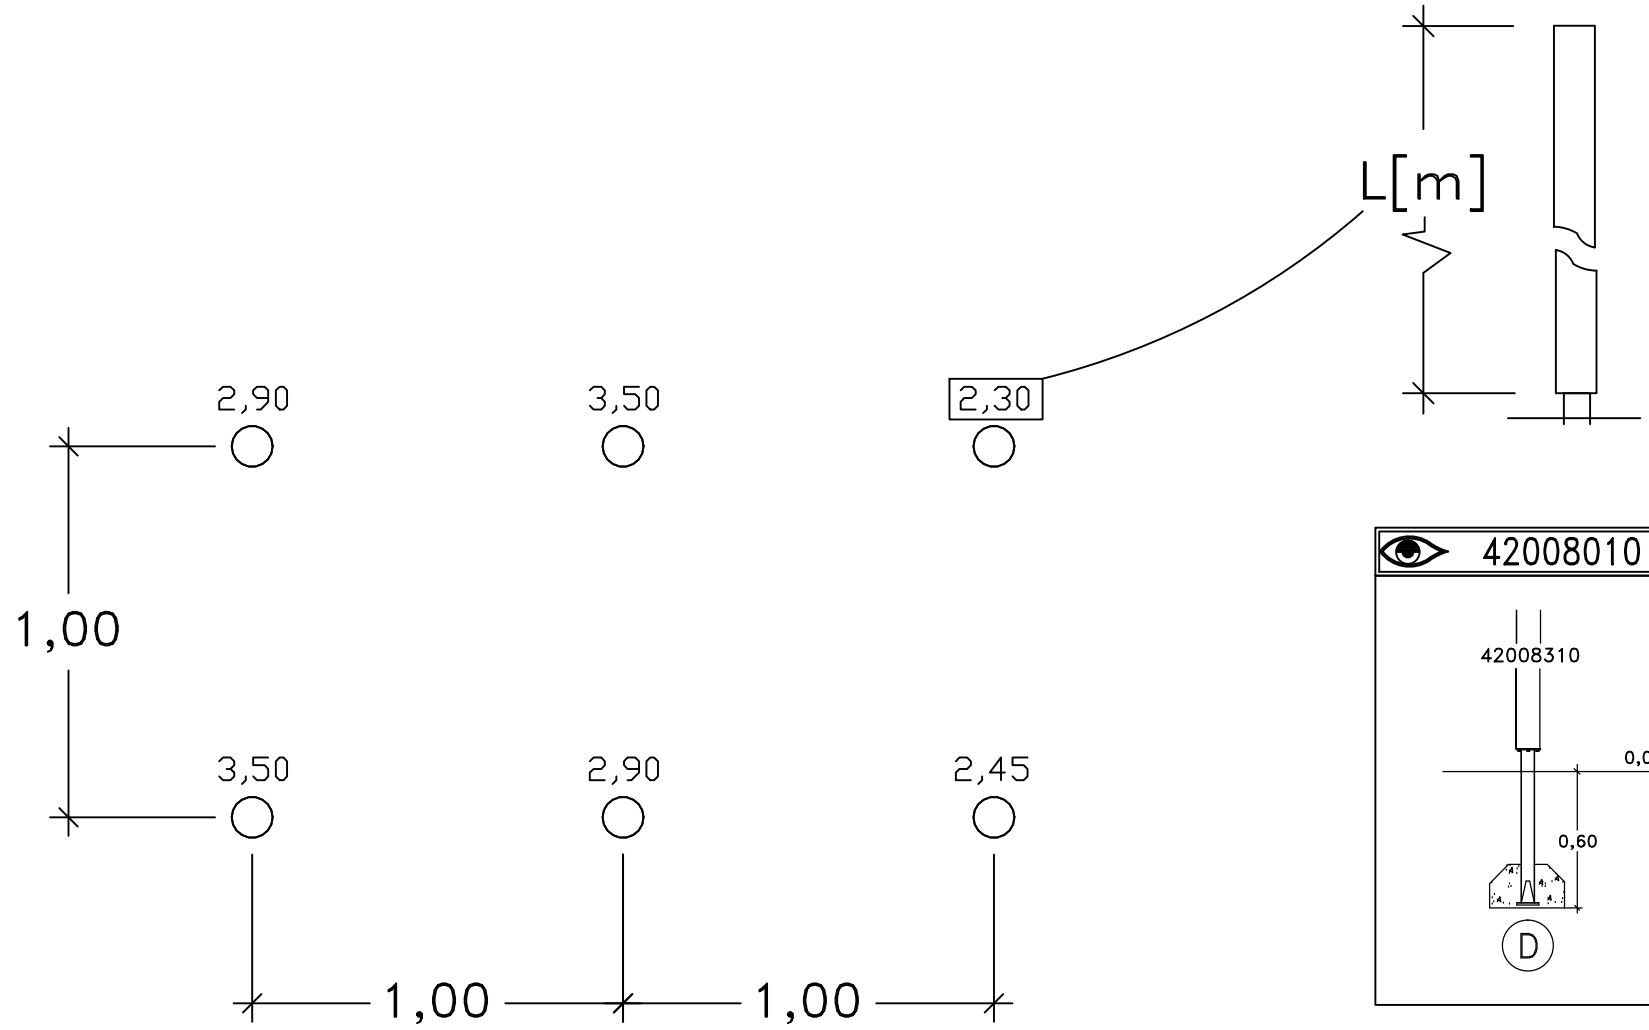

Step by Step UniPlay

UNIPLAY
Ladona
MASW65038
SE 1(3)

HAGS ANEBY, SWEDEN
+46(0)380-47300
www.hags.com

UniPlay Ladona
MASW65038
2/7

LN JN 2018-02-14 0

STEP 1

[m]

HAGS	ANEBY, SWEDEN +46(0)380-47300 www.hags.com
UniPlay Ladona MASW65038 3/7	
LN	JN 2018-02-14 0