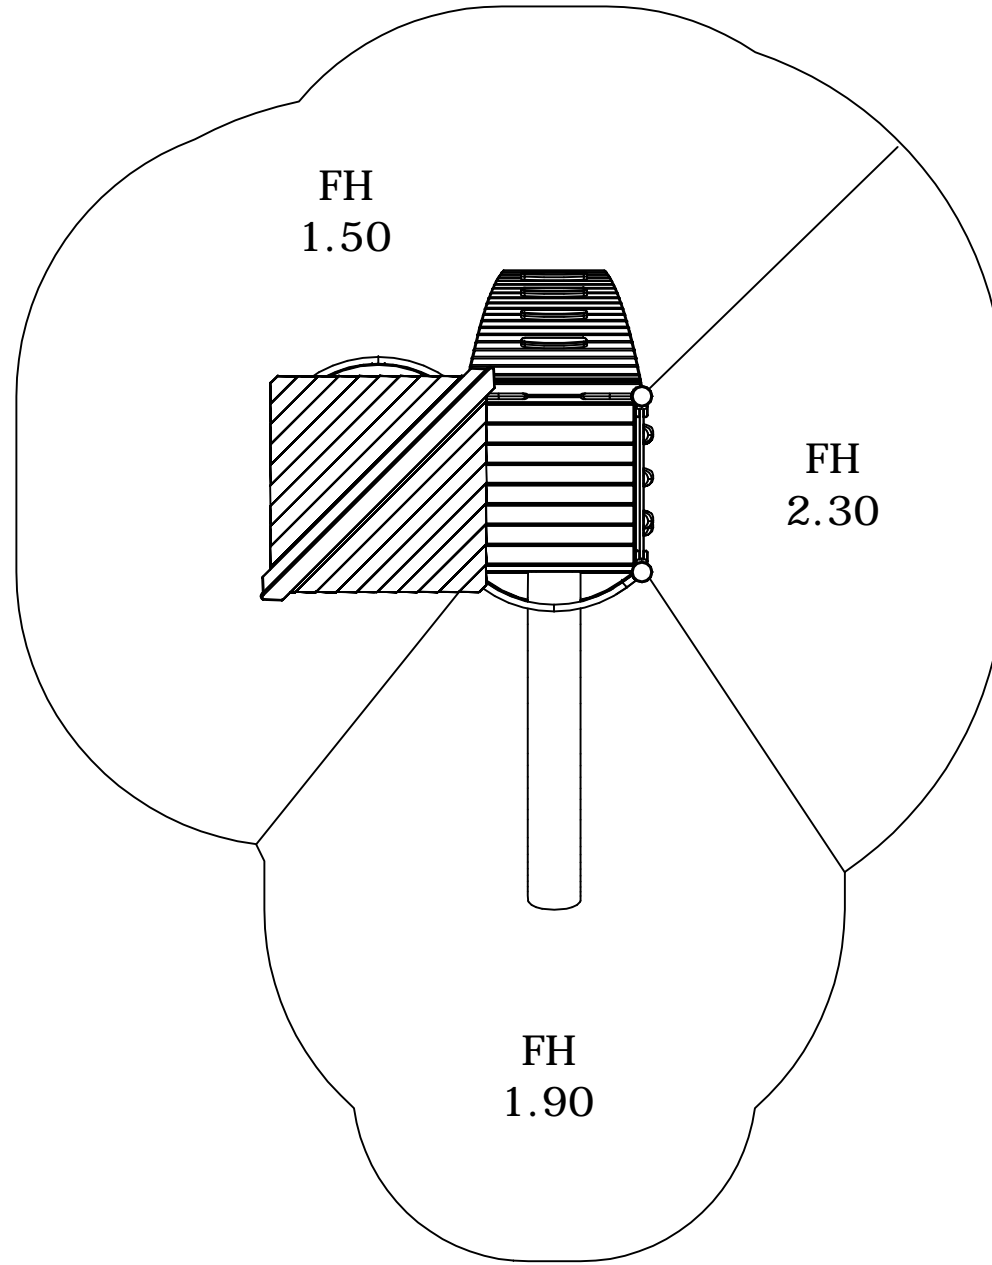

30 m²

HAGS ANEBY, SWEDEN
+46(0)380-47300
www.hags.com

UniPlay Ladona
MASW65038
1/7

LN JN 2018-02-14 0

18h

Varje vecka
Every week
Jede woche
Chaque semaine

Varje säsong
Every season
Jedes Jahr
Chaque saison

Step by Step UniPlay

UNIPLAY
Ladona
MASW65038
SE 1(3)