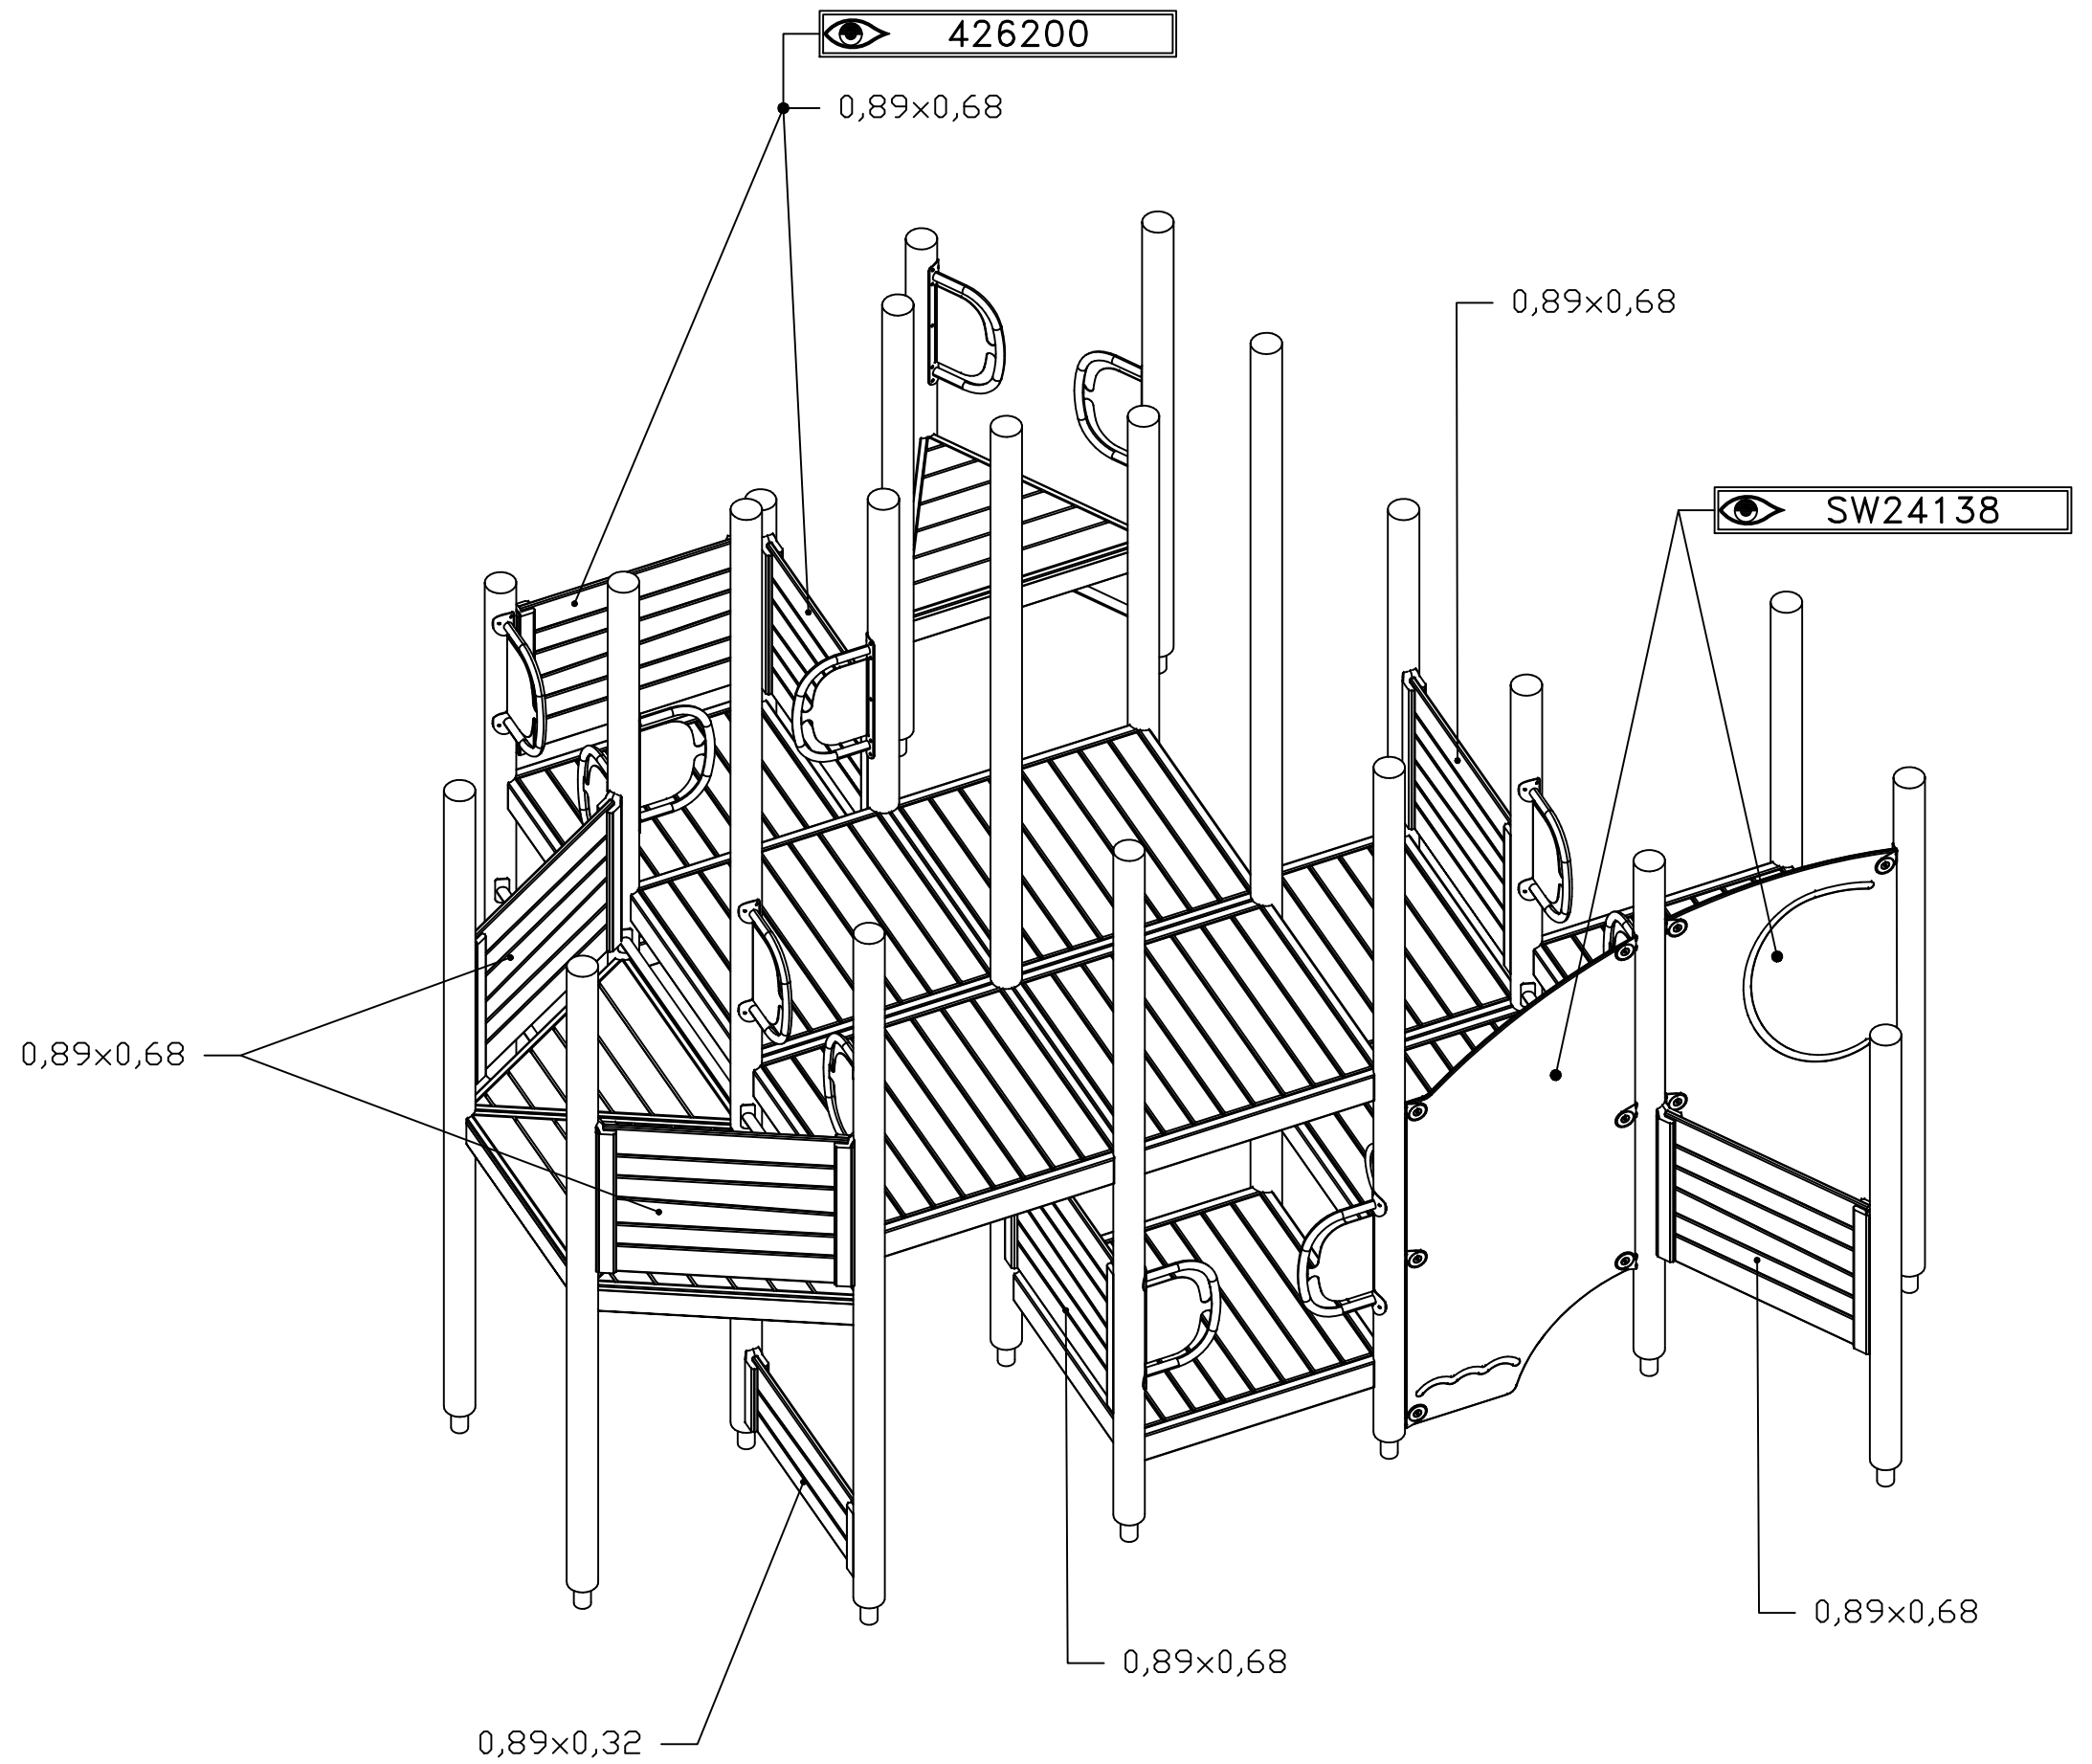

STEP 3

[m]

HAGS ANEBY, SWEDEN
+46(0)380-47300
www.hags.com

UniPlay Bihar
MASW65163
5/11

JW JW 2023-06-09 1