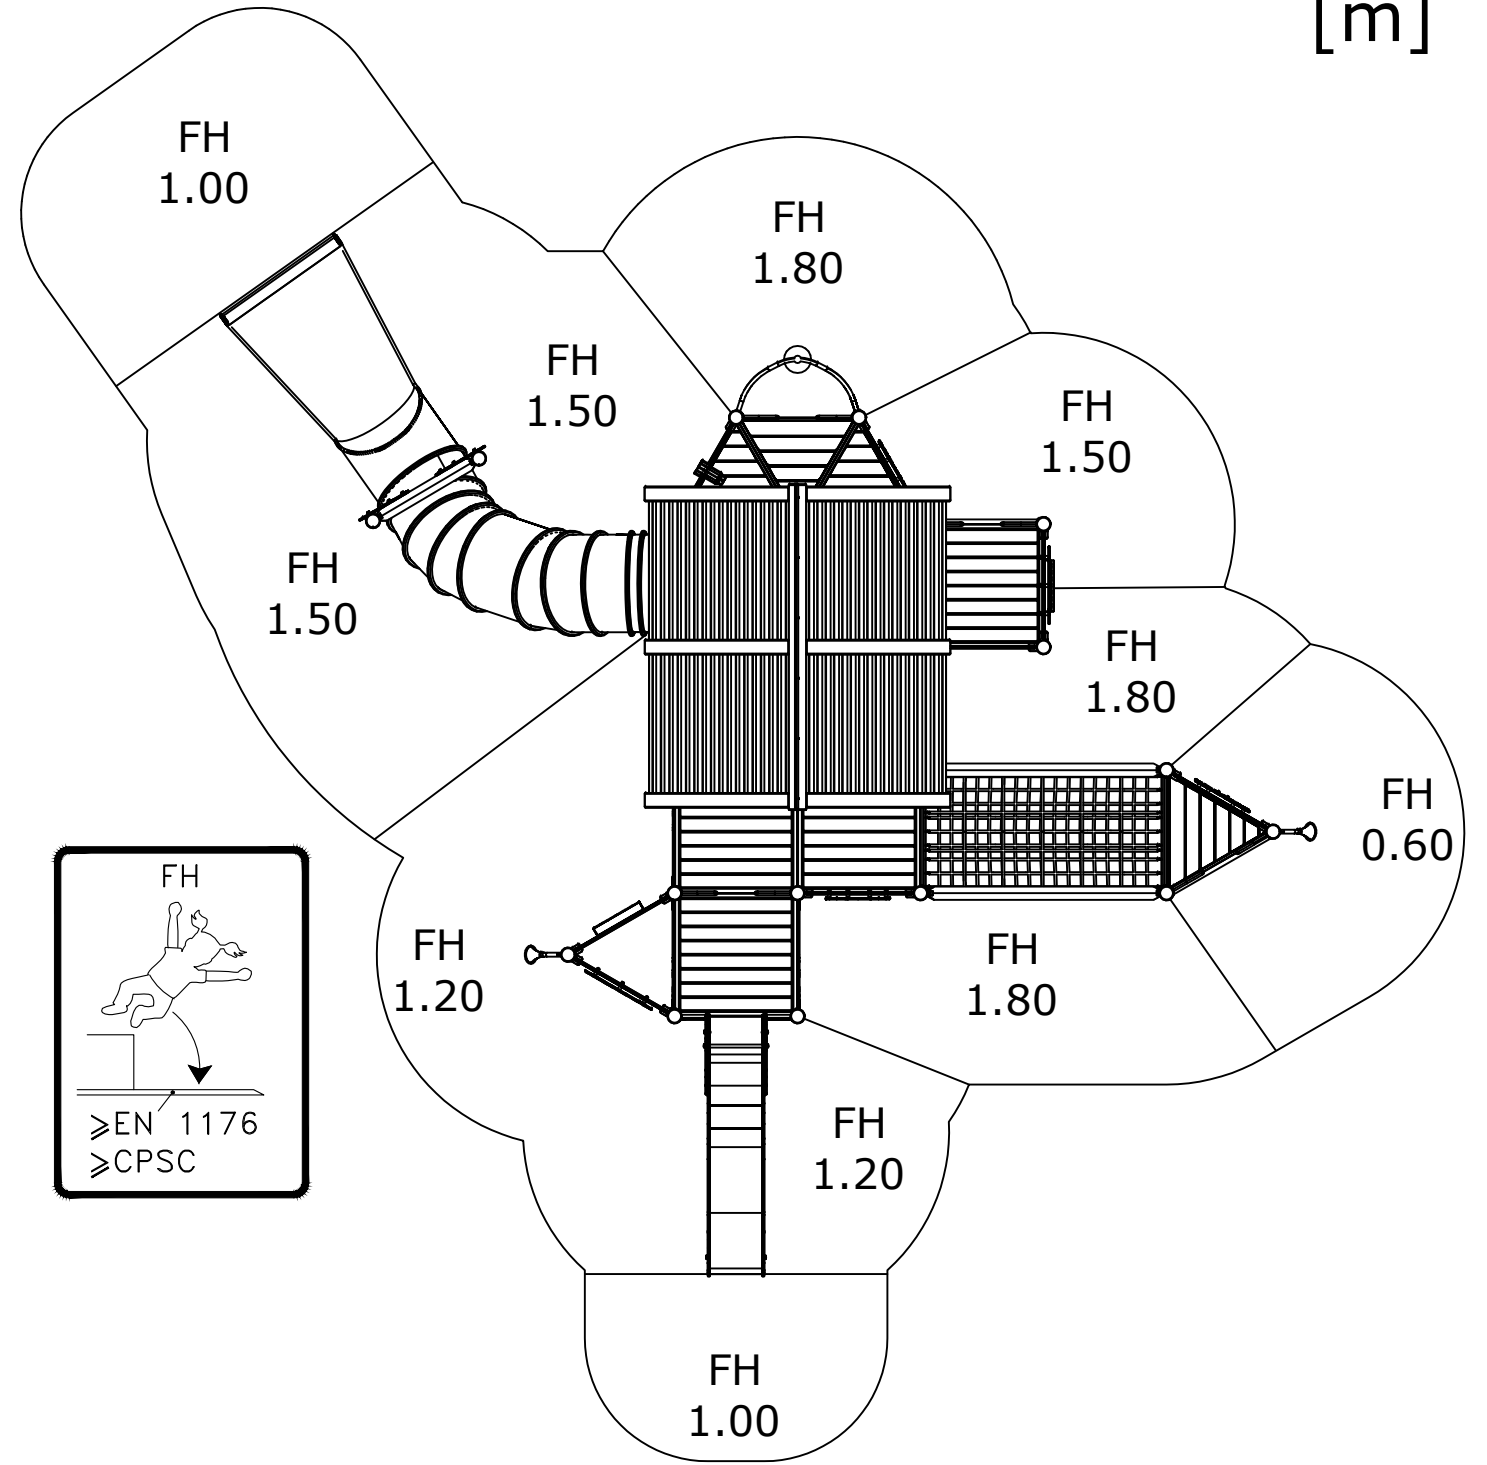

[m]

HAGS ANEBY, SWEDEN
+46(0)380-47300
www.hags.com

UniPlay Bihar
MASW65163
1/11

JW JW 2023-06-09 1

110h

Varje vecka
Every week
Jede woche
Chaque semaine

Varje säsong
Every season
Jedes Jahr
Chaque saison

Step by Step UniPlay

Assembly instructions for UniPlay Bihar, including diagrams and text in multiple languages.