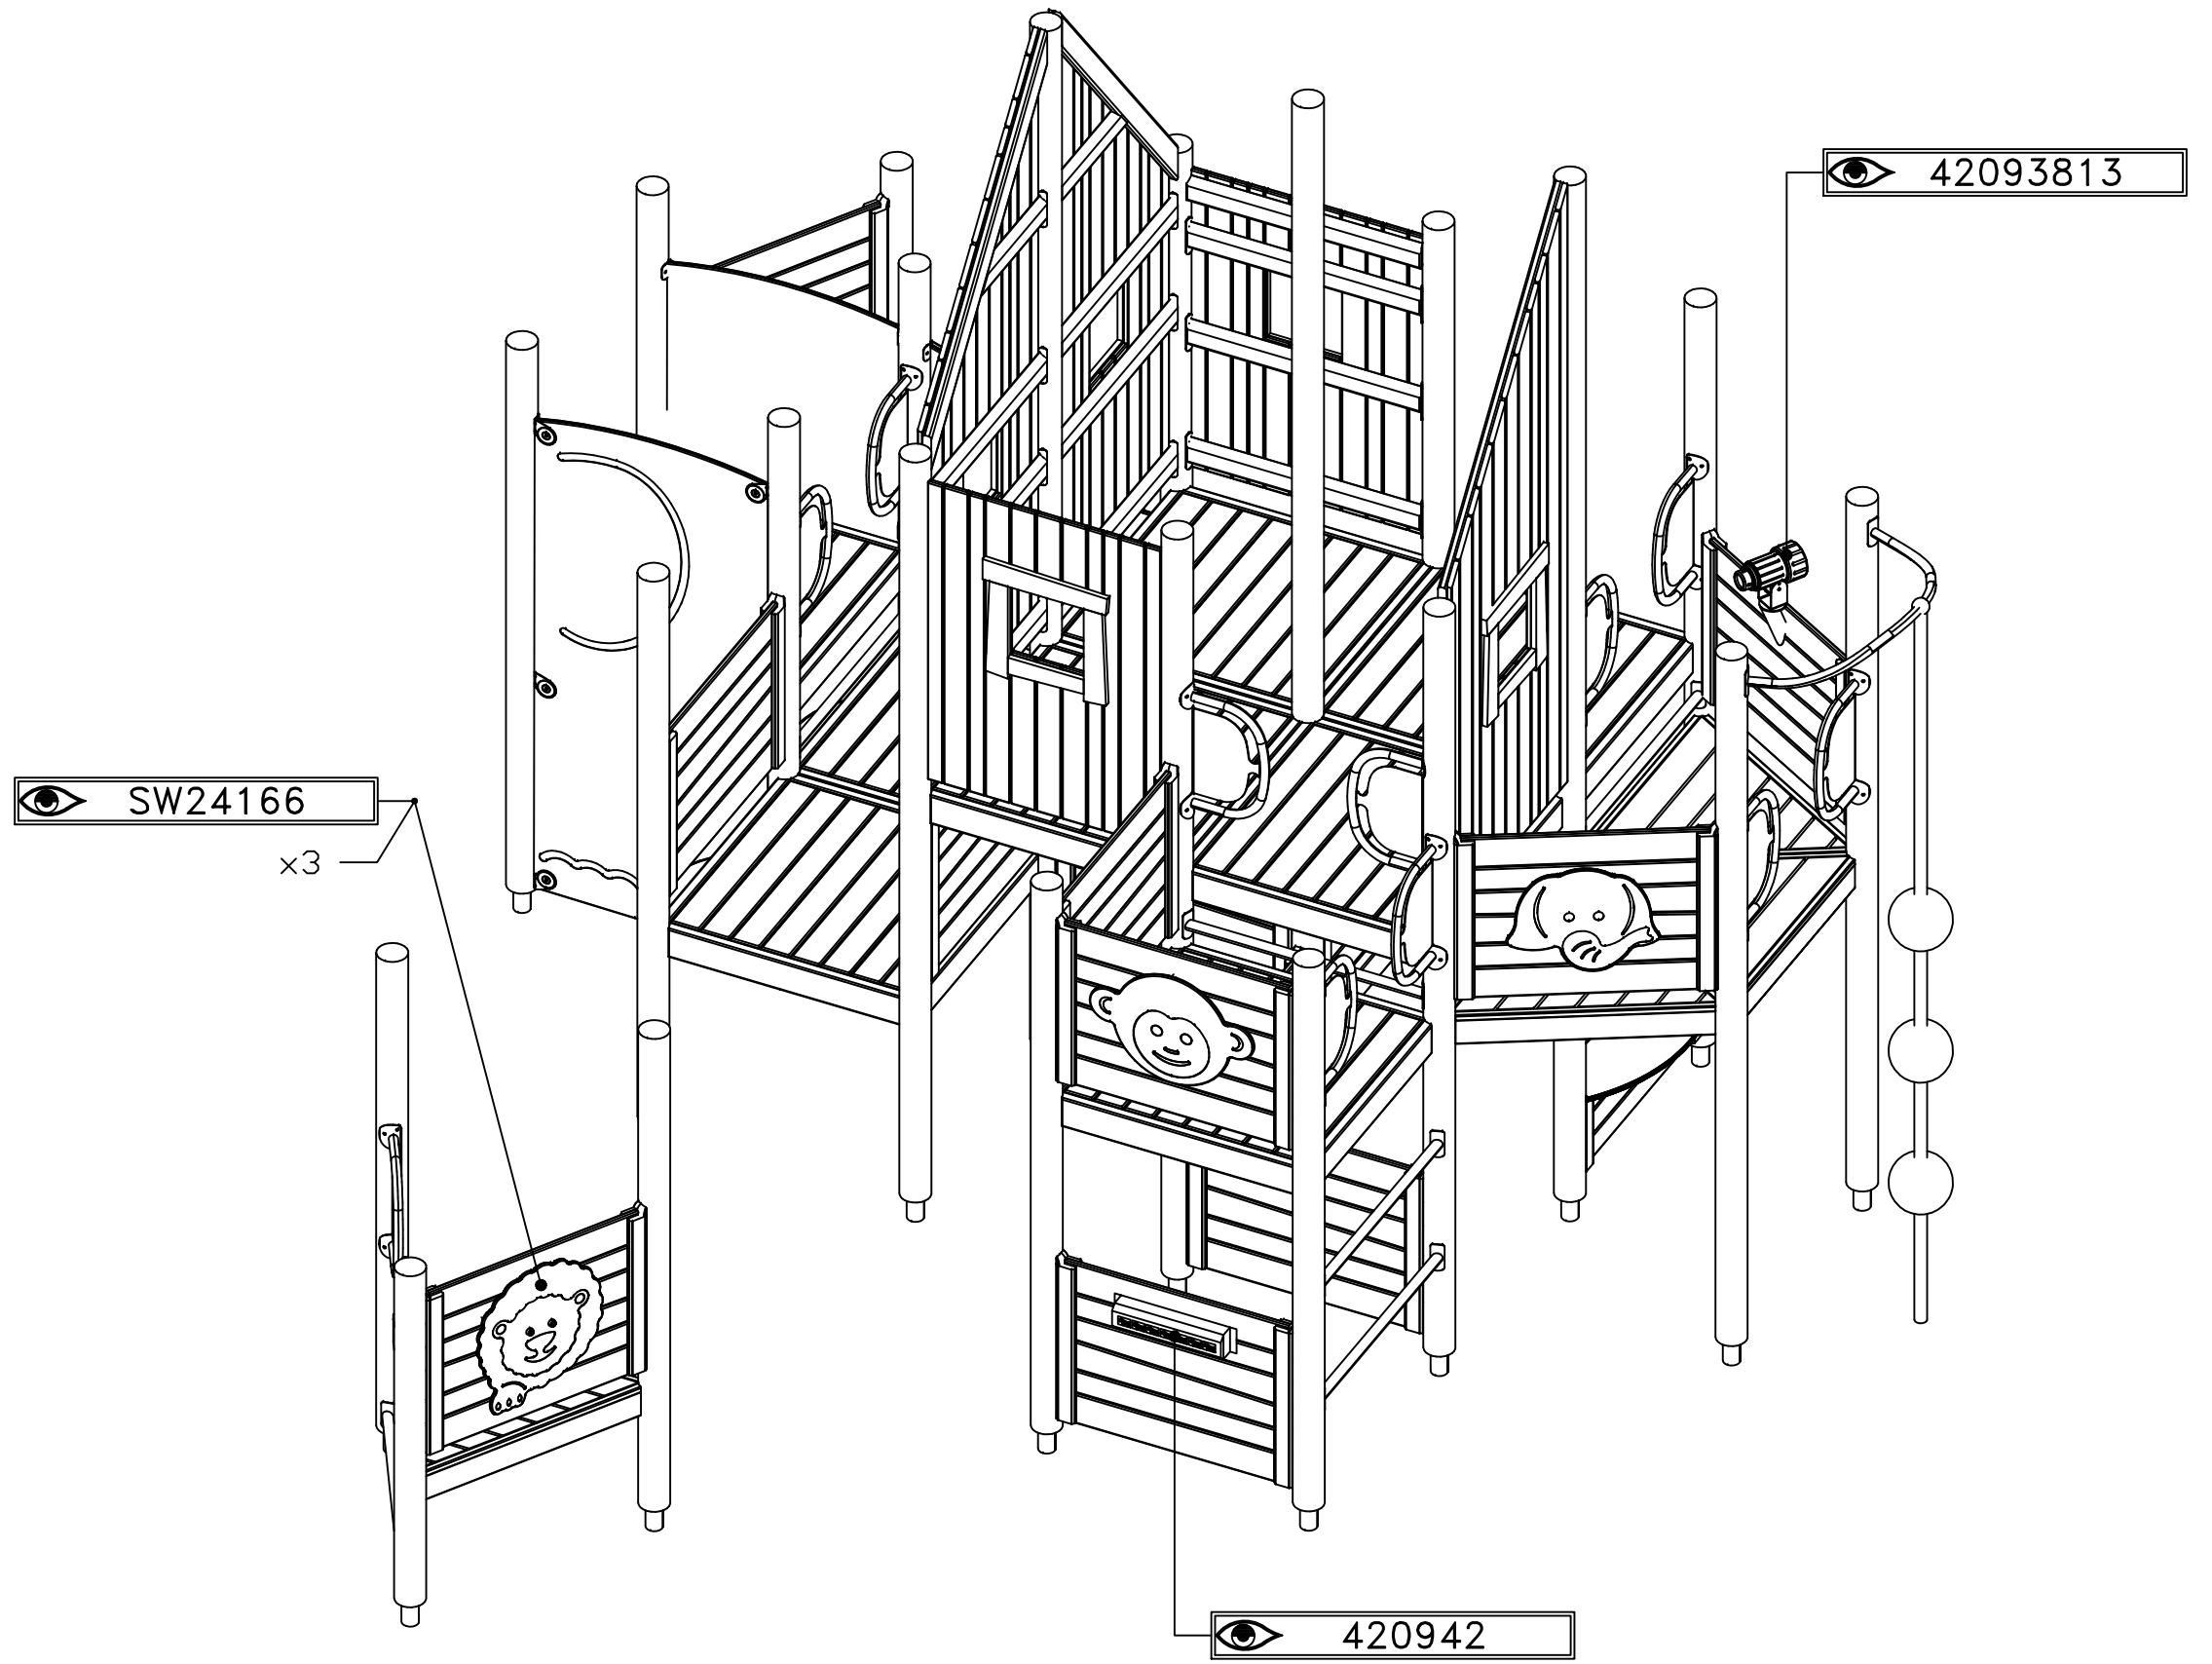

STEP 7

[m]

HAGS ANEBY, SWEDEN
+46(0)380-47300
www.hags.com

UniPlay Bihar
MASW65161
9/11

JW JW 2023-06-09 1