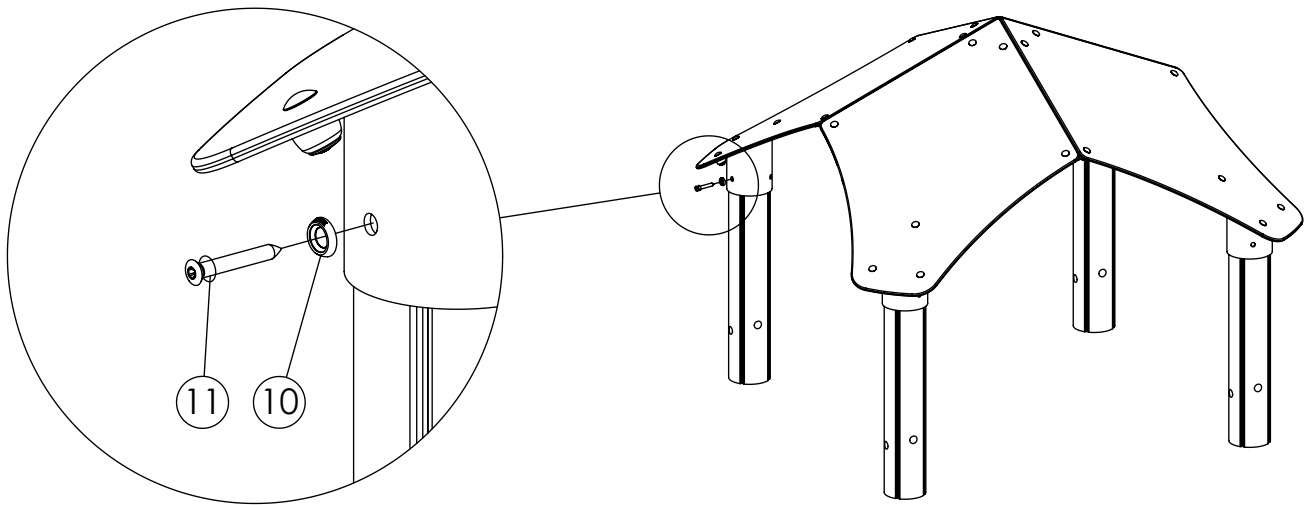

Uniplay Roof  
**MASW41284**  
2 ( 4 )

3

4

5

## Uniplay Roof MASW41284

3 ( 4 )

6A Wood post

6B Steel post

NR.	Description MA	Item Number	Qty
10	Ø21.4 x Ø11 x 4,7 mm	8035288	12
11	Screw, wood, TKFT-8x60-8.8	8008646	12
12	Screw, thr-forming M8x25-8.8-(ISO7380)	8008506	12