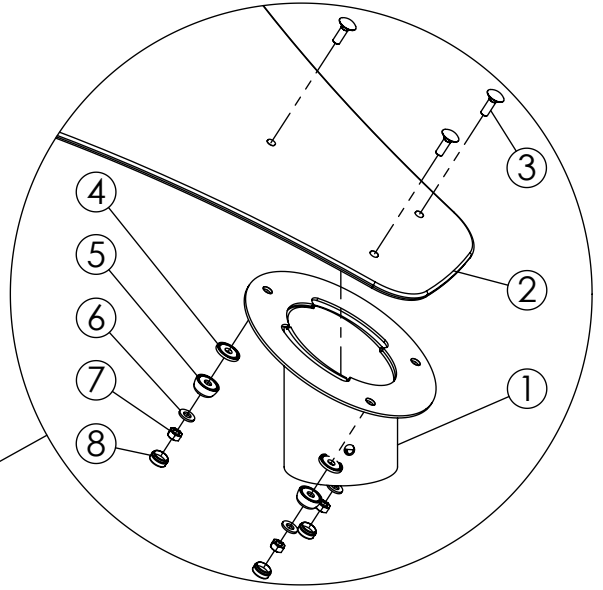

1

4x

2

4x

HAGS

ANEBY, SWEDEN
+46(0)380-
47300
www.hags.com

Uniplay Roof
MASW41284
2 (4)