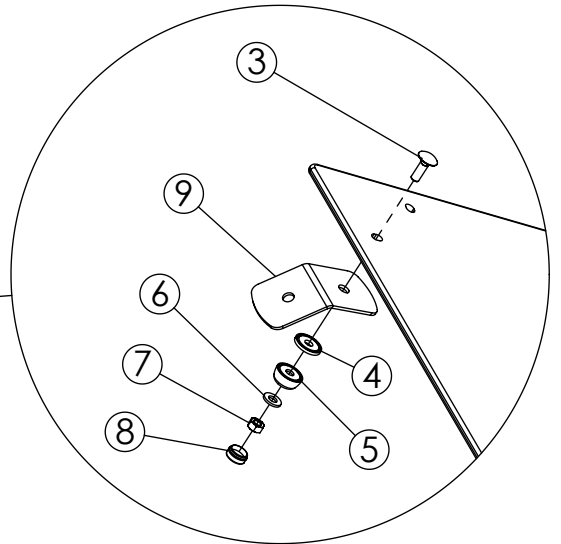

1

4x

2

4x

HAGS

ANEBY, SWEDEN
+46(0)380-
47300
www.hags.com

Uniplay Roof
MASW41284
2 (4)