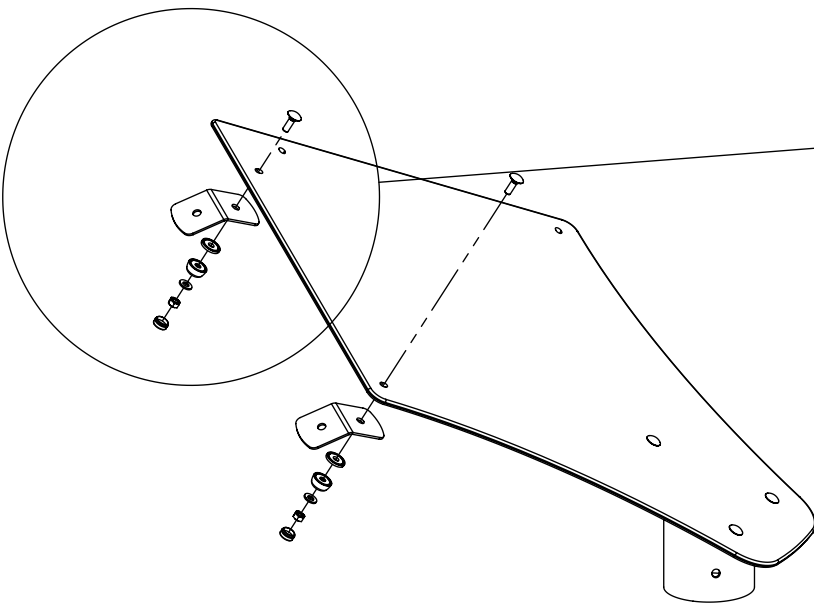

1

4x

2

4x

HAGS

ANEBY, SWEDEN
+46(0)380-
47300
www.hags.com

Uniplay Roof
MASW41284
2 (4)