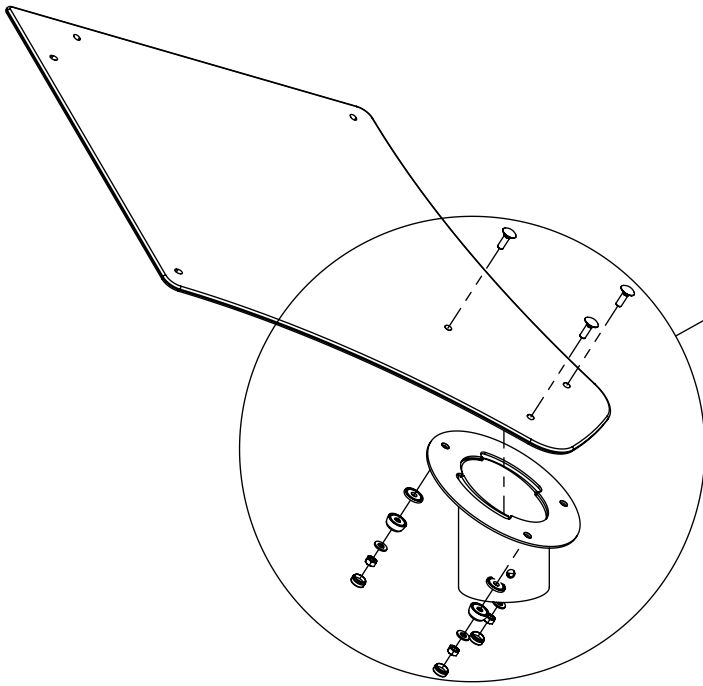

1

4x

2

4x

HAGS

ANEBY, SWEDEN
+46(0)380-
47300
www.hags.com

Uniplay Roof
MASW41284
2 (4)