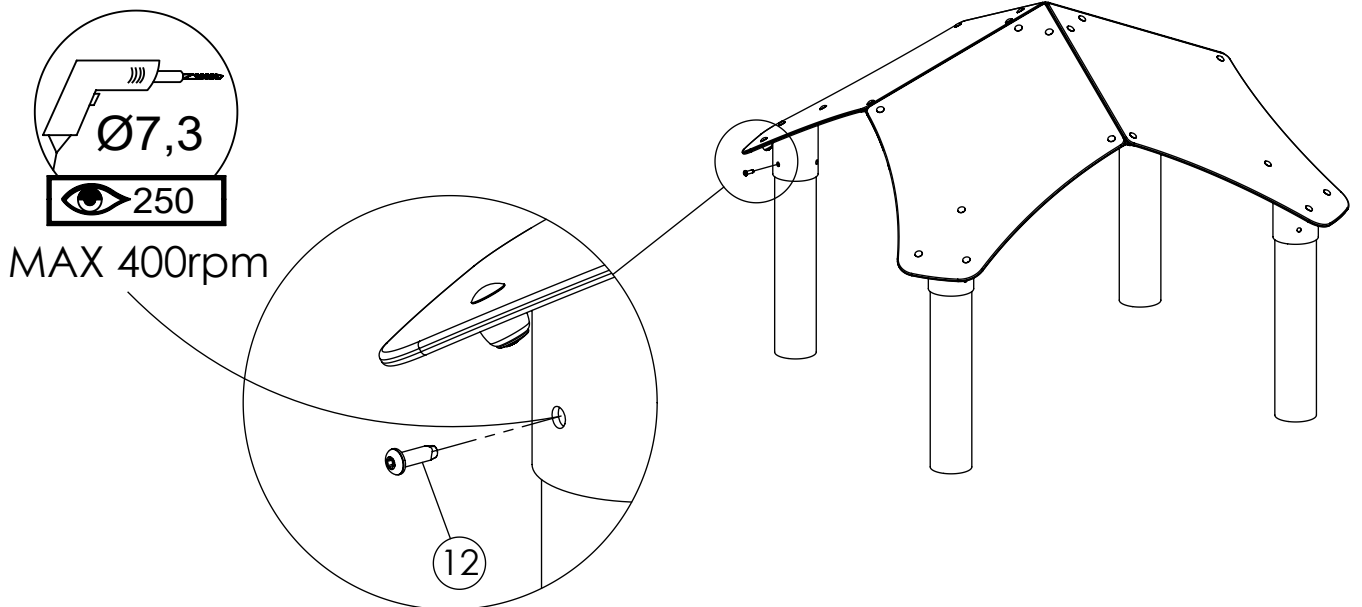

## Uniplay Roof MASW41284

3 ( 4 )

6A Wood post

6B Steel post

NR.	Description MA	Item Number	Qty
10	Ø21.4 x Ø11 x 4,7 mm	8035288	12
11	Screw, wood, TKFT-8x60-8.8	8008646	12
12	Screw, thr-forming M8x25-8.8-(ISO7380)	8008506	12