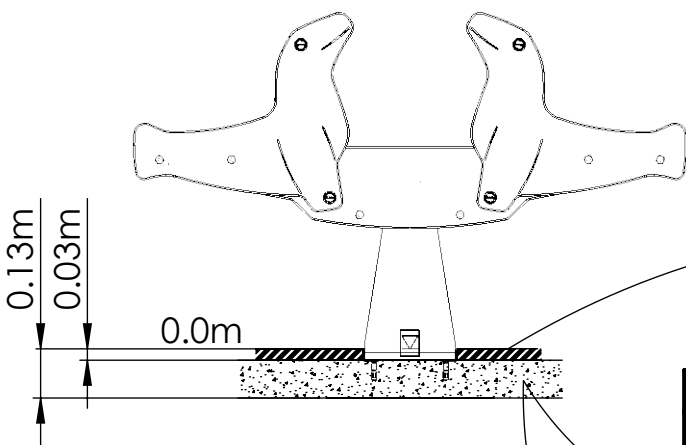

4x24h

$\geq C20/25$
S1-S3

101

110

HAGS ANEBY, SWEDEN
+46(0)380-47300
www.hags.com

MASW44221
1 (2)

Tek 3 LH 2017-03-20 5