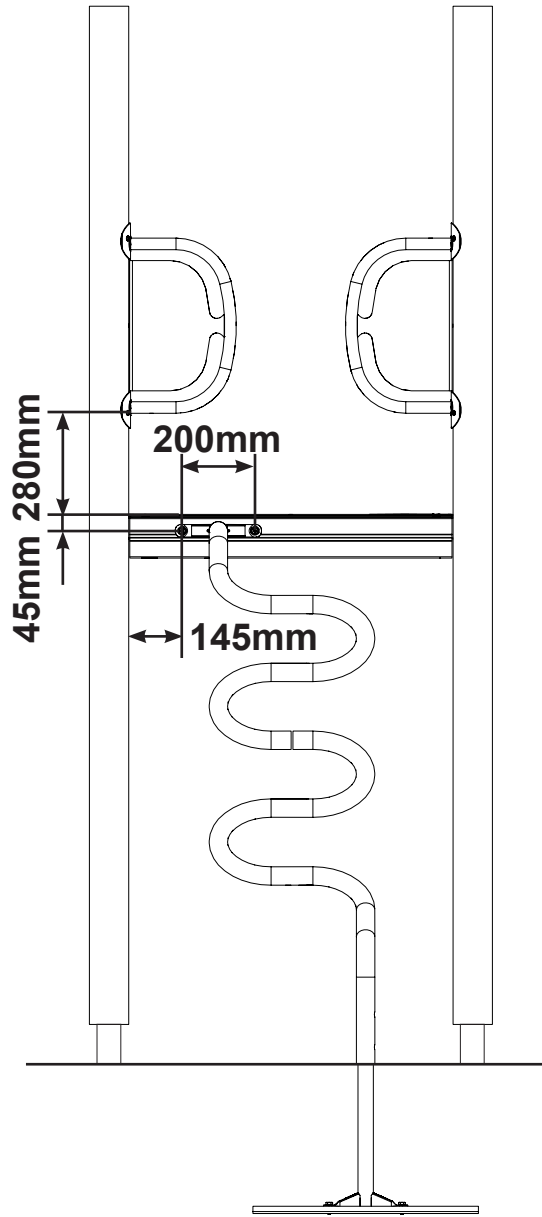

HAGS[®]

UniPlay Snaky

steel post

45077120

S

1	33-05390		1x 196x26x37	0.05kg
2	8008850		4x Washer, Bolt cap 11x24x2-ISO4759-3-C	0.006kg
3	32-05587		1x 550x1500x1550mm	13,3kg
4	SW53662		2x 530x240mm	5.37kg
5	8008451		2x Screw, ISO7380-1-M10x20-10.9	0.019kg
6	32-05395		1x 231x42x557mm	0.25kg
7	33-05371		1x 620x121x21 mm	2.18kg
8	8008754		2x Nut, DIN986-M10-8	0.015kg
9	8008472		2x Screw, ISO4762-M8x25-8.8	0.017kg
10	8050050		2x Washer ISO7089-10.5x20x2	0.004kg
11	8008371		2x Screw, ISO4017-M10x25-8.8	0.0263kg
12	8008815		2x Nut, cage M10-t=1.8-3.2	0.005kg

S20

2 x 0.5

MA420994