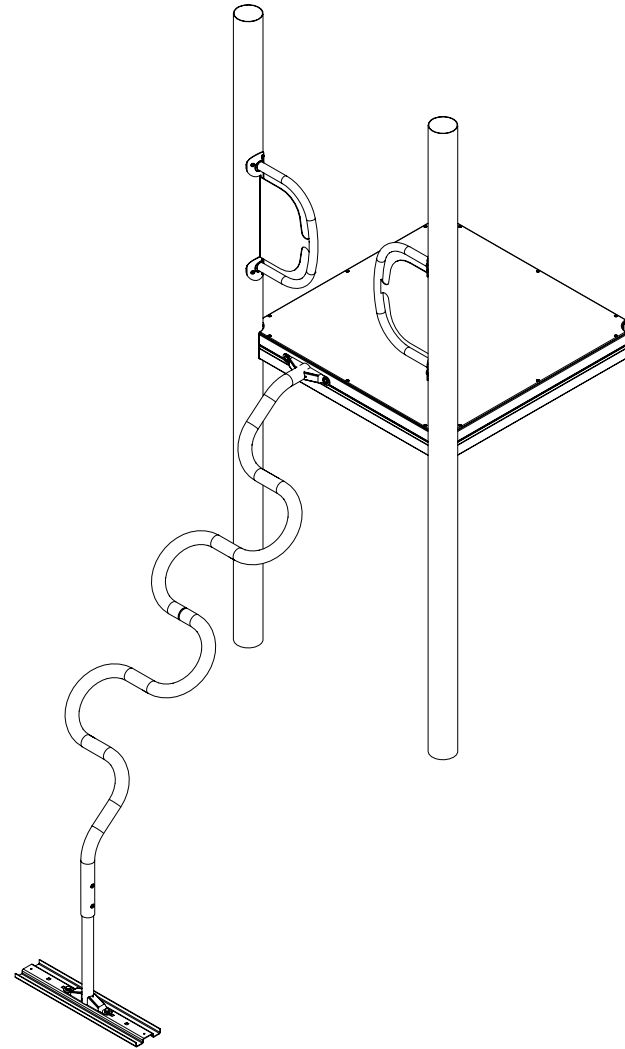

HAGS[®]

UniPlay Snaky

steel post

45077120

S

1	33-05390		1x 196x26x37	0.05kg
2	8008850		4x Washer, Bolt cap 11x24x2-ISO4759-3-C	0.006kg
3	32-05587		1x 550x1500x1550mm	13,3kg
4	SW53662		2x 530x240mm	5.37kg
5	8008451		2x Screw, ISO7380-1-M10x20-10.9	0.019kg
6	32-05395		1x 231x42x557mm	0.25kg
7	33-05371		1x 620x121x21 mm	2.18kg
8	8008754		2x Nut, DIN986-M10-8	0.015kg
9	8008472		2x Screw, ISO4762-M8x25-8.8	0.017kg
10	8050050		2x Washer ISO7089-10.5x20x2	0.004kg
11	8008371		2x Screw, ISO4017-M10x25-8.8	0.0263kg
12	8008815		2x Nut, cage M10-t=1.8-3.2	0.005kg

S20

2 x 0.5

MA420994