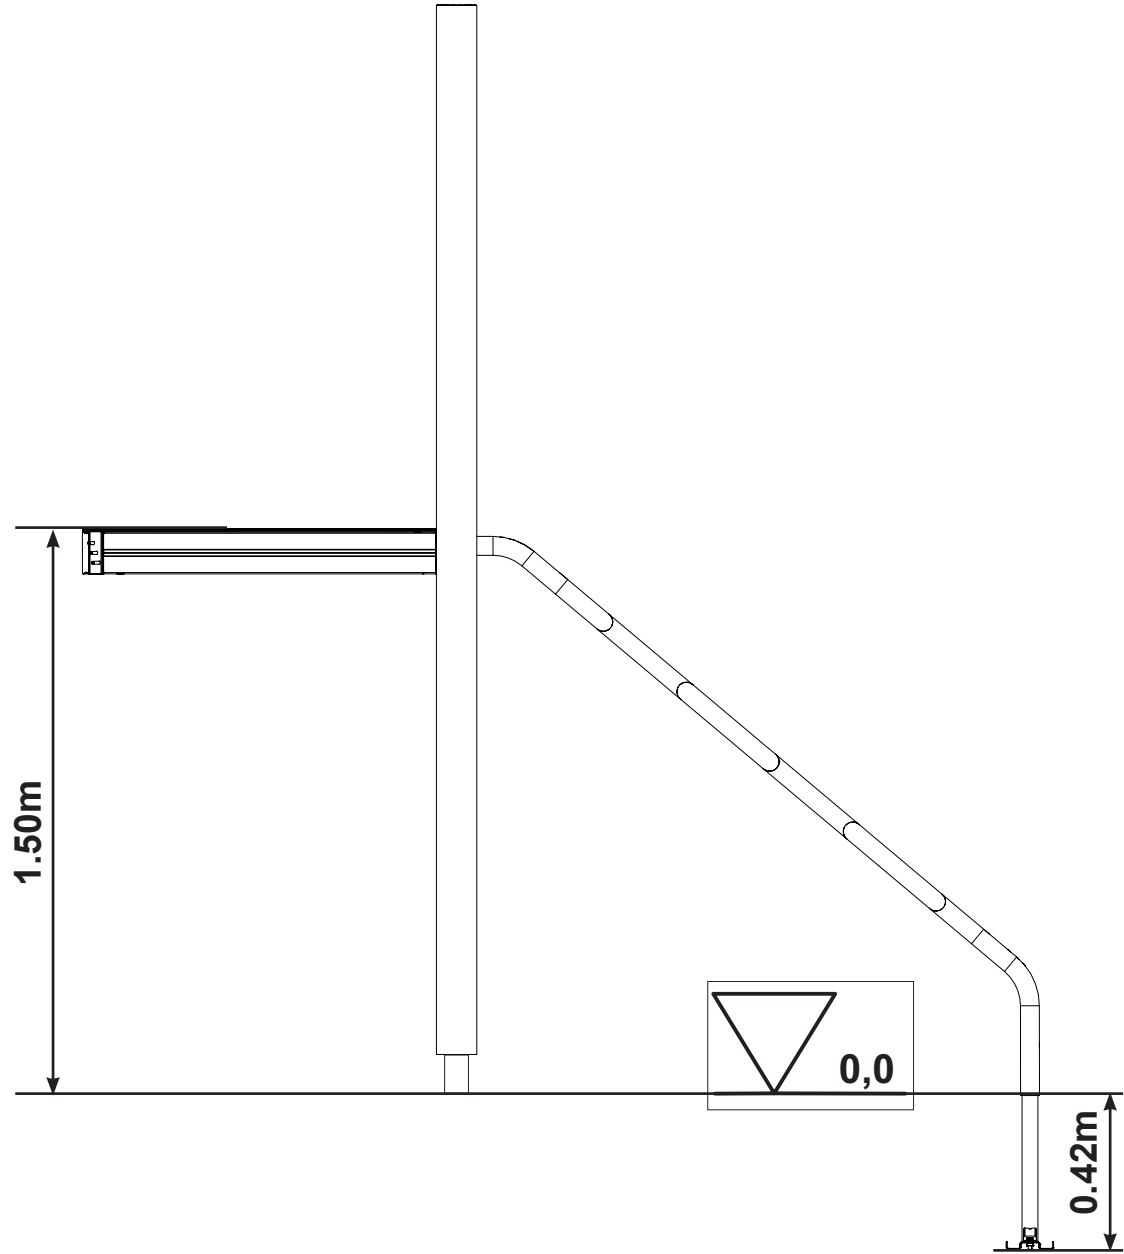

HAGS[®]

UniPlay Snaky

steel post

45077120

S

1	33-05390		1x 196x26x37	0.05kg
2	8008850		4x Washer, Bolt cap 11x24x2-ISO4759-3-C	0.006kg
3	32-05587		1x 550x1500x1550mm	13,3kg
4	SW53662		2x 530x240mm	5.37kg
5	8008451		2x Screw, ISO7380-1-M10x20-10.9	0.019kg
6	32-05395		1x 231x42x557mm	0.25kg
7	33-05371		1x 620x121x21 mm	2.18kg
8	8008754		2x Nut, DIN986-M10-8	0.015kg
9	8008472		2x Screw, ISO4762-M8x25-8.8	0.017kg
10	8050050		2x Washer ISO7089-10.5x20x2	0.004kg
11	8008371		2x Screw, ISO4017-M10x25-8.8	0.0263kg
12	8008815		2x Nut, cage M10-t=1.8-3.2	0.005kg

S20

2 x 0.5

MA420994