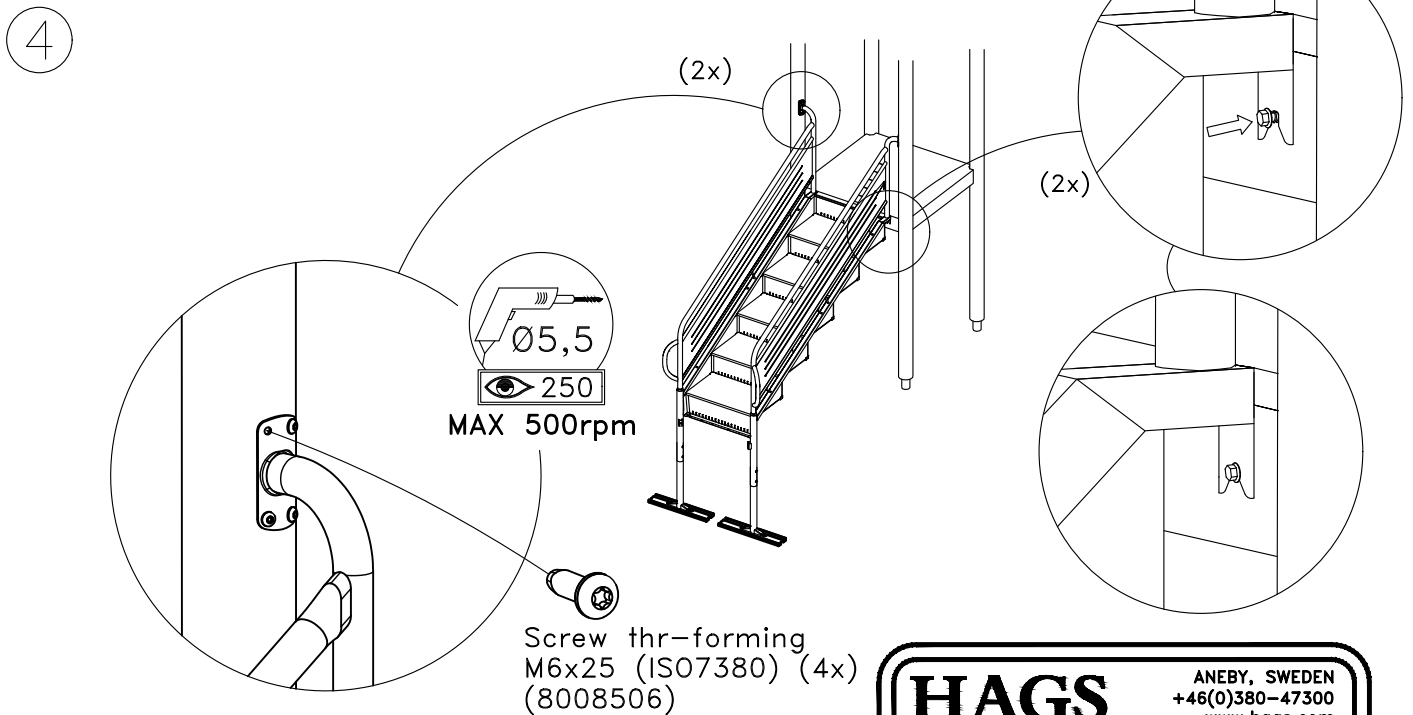

HAGS		ANEBY, SWEDEN +46(0)380-47300 www.hags.com	
Transferpoint 1.5m BM Steel			
454	753	23	
2(4)			
	MN		ToB 2018-01-31 3